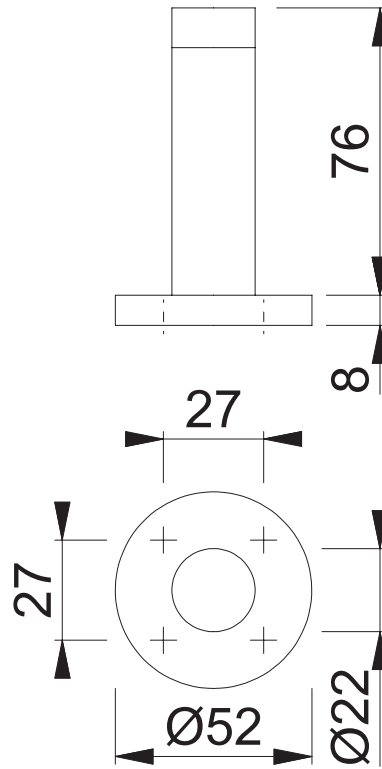

AR934A (76mm Projecting Door Stop)

These documents are property of HOPPE (UK), Wolverhampton and are protected by both copyright and fair trade law. Any reproduction, reprint, copying, passing on to third parties and whichever use of these documents or parts thereof is prohibited, except with prior written consent of HOPPE.

Scale 1:2	Name N.A.Taylor	Date 27.11.15	Drawing No: c1492013e001	ARRONE The Complete Range
--------------	--------------------	------------------	-----------------------------	-------------------------------------