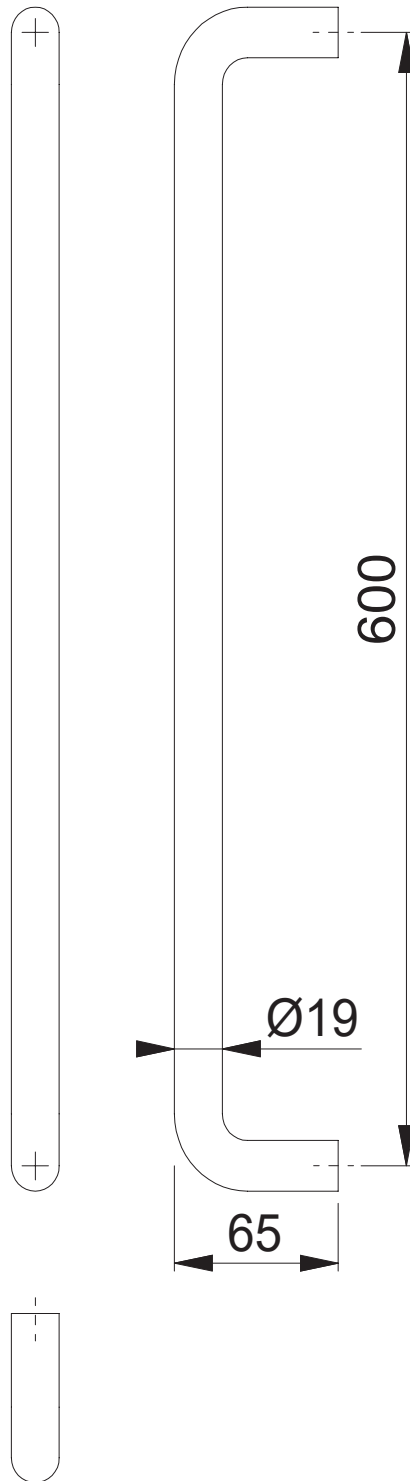

Scale  
1:3Name  
J.PURIDate  
19.07.21Drawing No. / Source  
c1382109e002Article-Titleblock CAD-database  
AR9616/600BF**ARRONE**<sup>®</sup>  
The complete range.