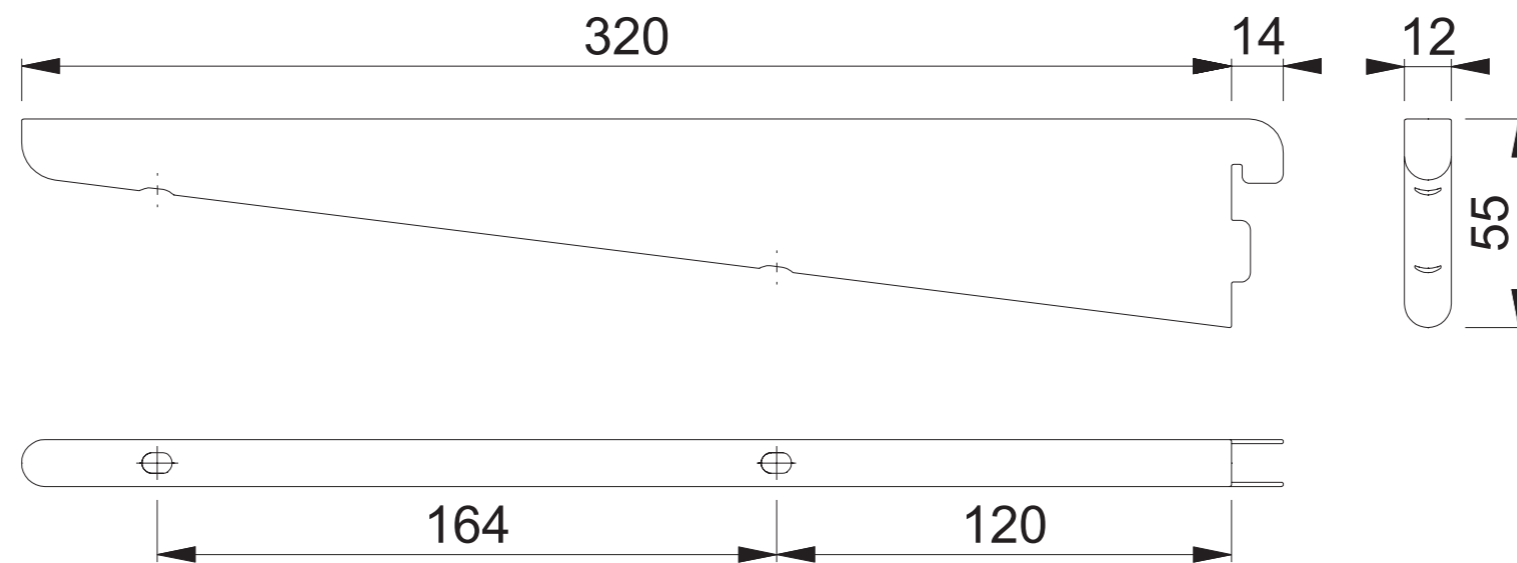

EL-4132 (320mm Bracket)

ELFA

These documents are property of HOPPE (UK) LTD, Standerford, Wolverhampton and are protected by both copyright and fair trade law. Any reproduction, reprint, copying, passing on to third parties and whichever use of these documents or parts thereof is prohibited, except with prior written consent of HOPPE.

Scale 1:2	Drawn by N.A.Taylor	Date 01.06.15	Drawing No. c9502050e001	ARRONE The Complete Range
--------------	------------------------	------------------	-----------------------------	-------------------------------------