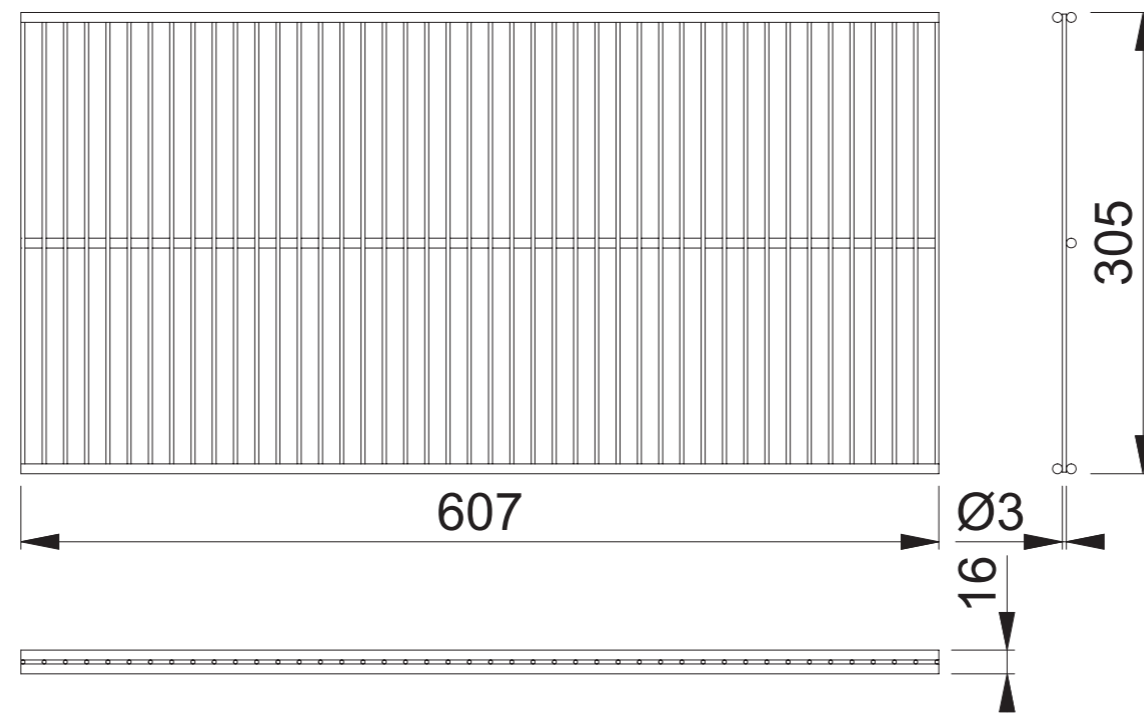

EL-4502 (Ventilated Shelf)

ELFA

These documents are property of HOPPE (UK) LTD, Standeford, Wolverhampton and are protected by both copyright and fair trade law. Any reproduction, reprint, copying, passing on to third parties and whichever use of these documents or parts thereof is prohibited, except with prior written consent of HOPPE.

Scale 1:5	Drawn by N.A.Taylor	Date 04.06.15	Drawing No. c9502086e001	ARRONE The Complete Range