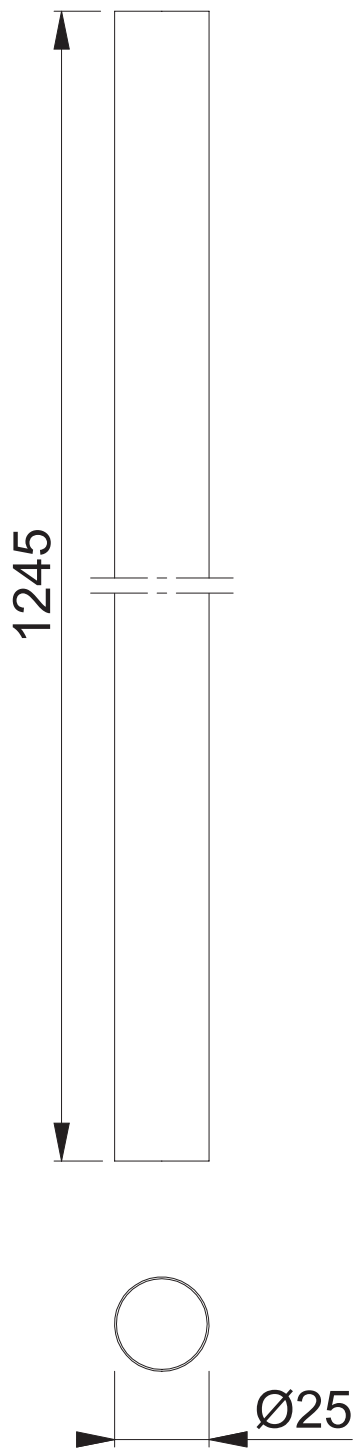

EL-6212 (1245mm Closet Rod)

ELFA

These documents are property of HOPPE (UK), Wolverhampton and are protected by both copyright and fair trade law. Any reproduction, reprint, copying, passing on to third parties and whichever use of these documents or parts thereof is prohibited, except with prior written consent of HOPPE.

Scale
1:2

Name
J.Renhard

Date
04.06.15

Drawing No:
c9502070e001

ARRONE
The Complete Range